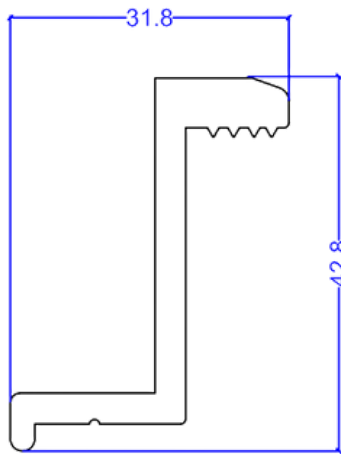

Solar Panel Profiles

Solar panel profiles are specialized aluminum extrusions designed to securely mount and support solar panels on rooftops, ground mounts, or other structures. These profiles ensure the panels are properly aligned, stable, and resistant to environmental stressors.