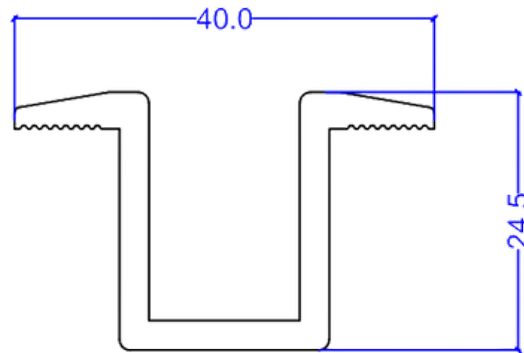

TEK WS002- **Customized**