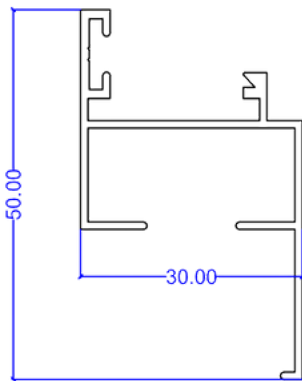

Bathroom Windows Profiles

Bathroom window profiles are crafted to withstand moisture and humidity, providing a strong, corrosion-resistant frame for ventilation and natural light. These aluminum profiles offer a clean, modern look .