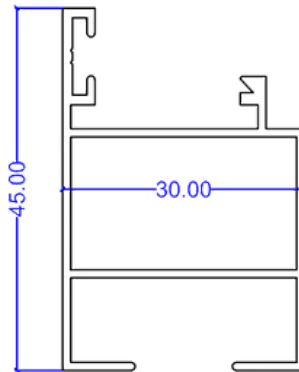

Bathroom Windows Profiles

Bathroom window profiles are crafted to withstand moisture and humidity, providing a strong, corrosion-resistant frame for ventilation and natural light. These aluminum profiles offer a clean, modern look .

TEK 616